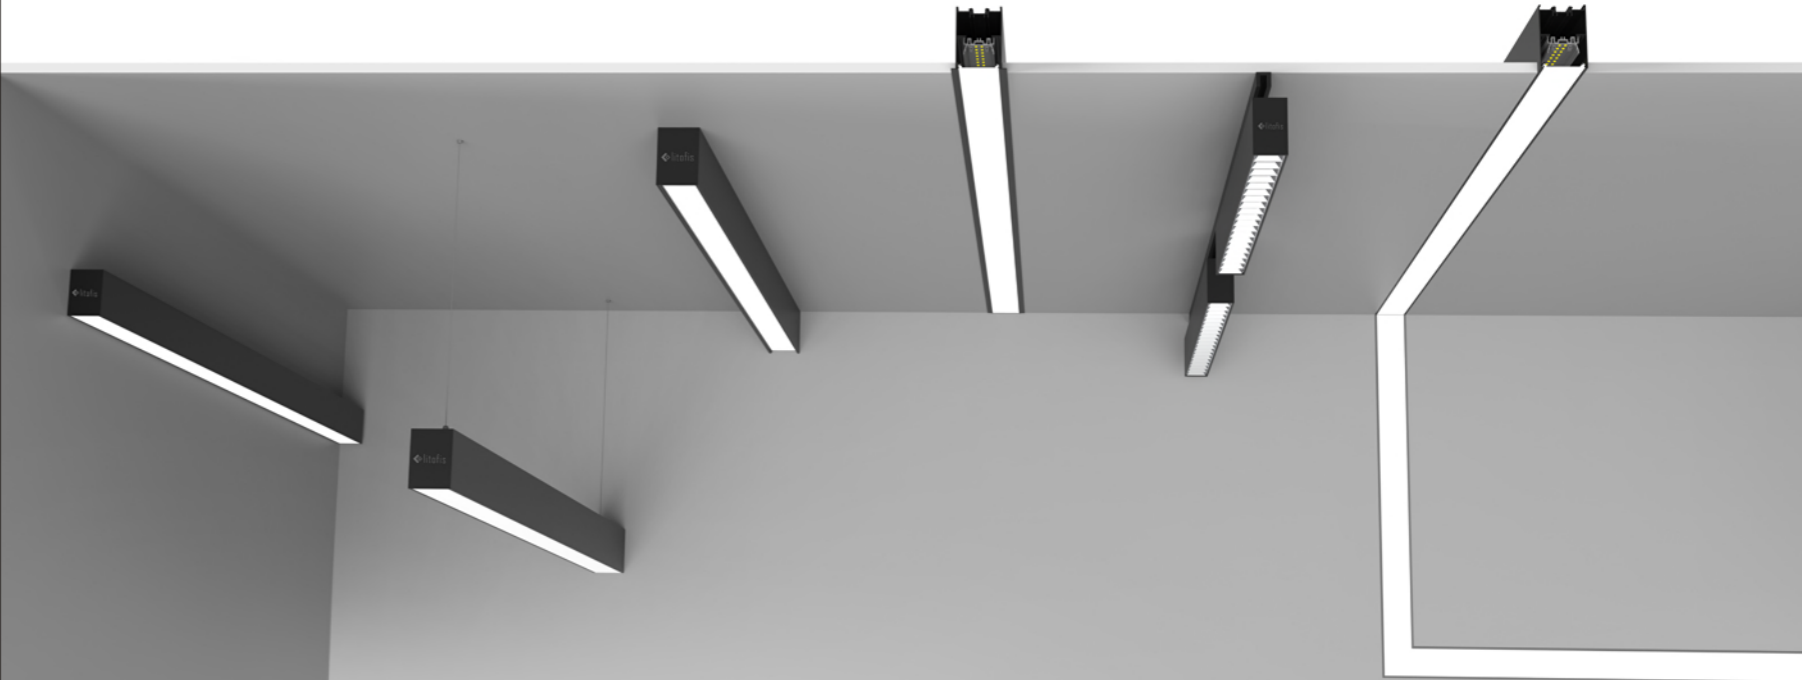

## A12 Water proof Linear system

Experience bright and reliable lighting with our waterproof linear light, providing you with more lighting solutions. Utilizing high-efficiency energy-saving technology, each watt can produce up to 165LM/W, ensuring higher quality lighting while reducing energy costs. With an IP65 protection rating, it can be safely and reliably used in a variety of harsh indoor and outdoor environments.

## Full range installation ways

Suspended

Surface mounted

### Fast connection, excellent heat management

This waterproof linear light is equipped with multiple fast connectors, allowing you to quickly connect multiple linear lights to meet different lengths and lighting requirements. You can easily install these lights on walls, ceilings, floors, and other surfaces for better lighting options. Moreover, it adopts extruded aluminum profile which provides excellent heat dissipation for the long life span guarantee