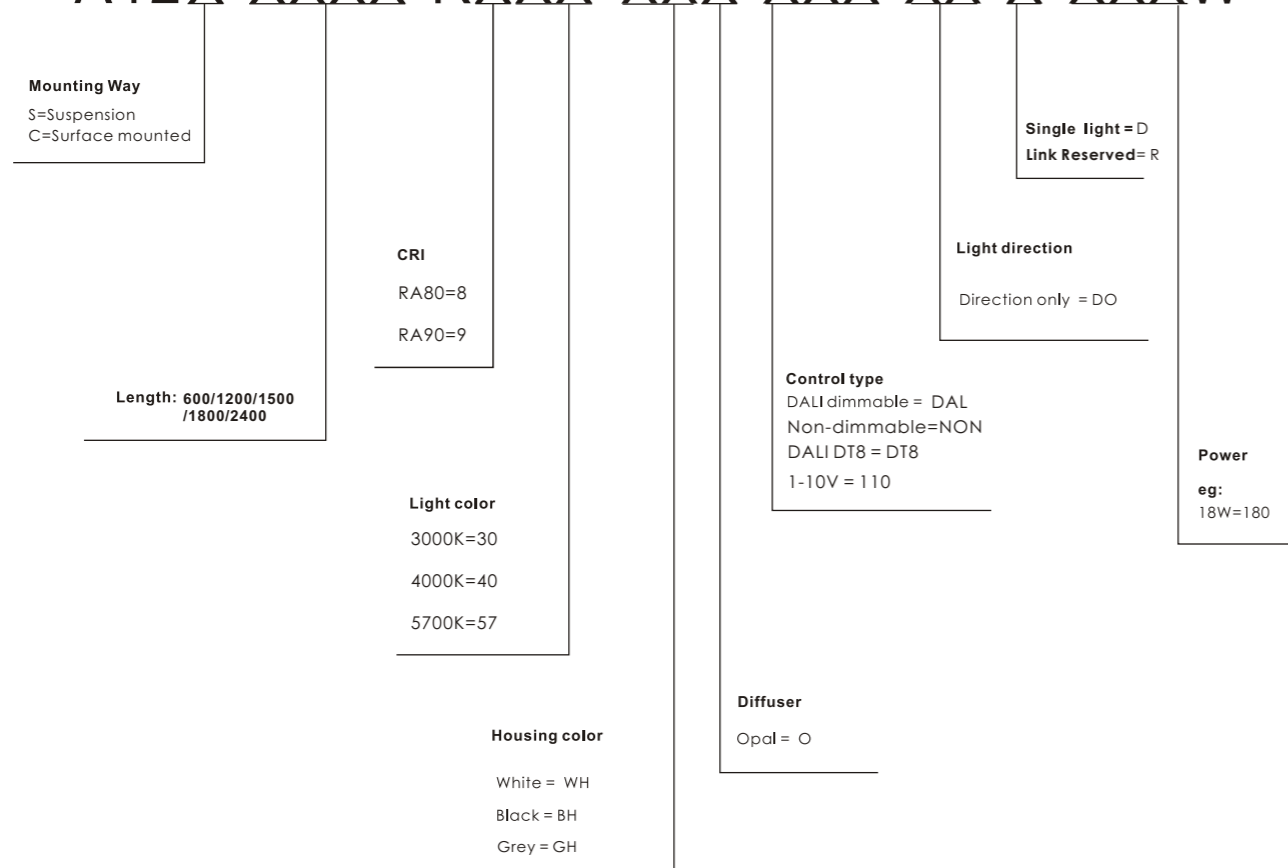

A12X-XXXX-RXXX-XXX-XXX-XX-X-XXXW

Eg.
A12S-1500R840-WHO-NON-DO-R-540W

means :

A12 Suspended, 1500mm long, RA80, 4000K, White housing, opal diffuser, non dimmable, direction, Link reserved, 54W