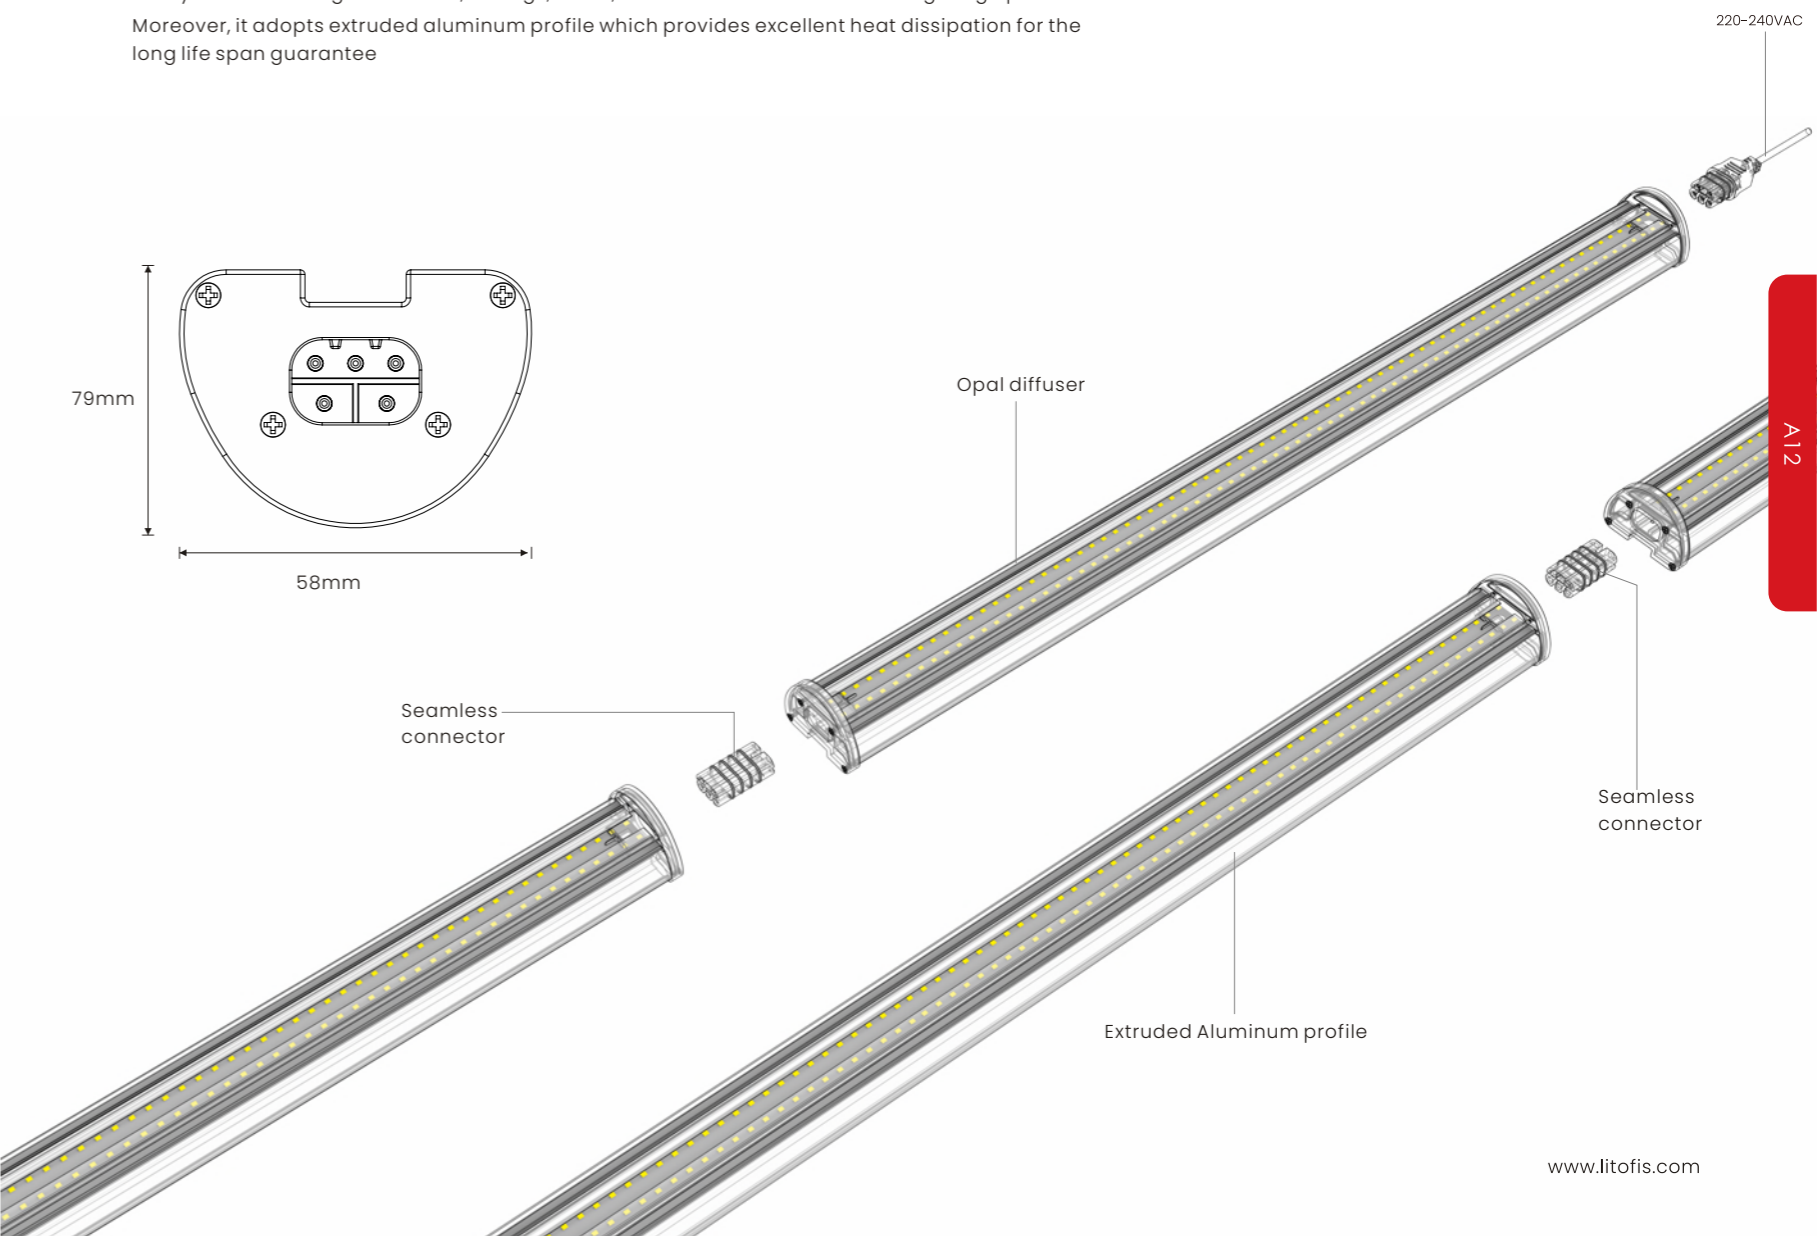

## A12 Water proof Linear system

Experience bright and reliable lighting with our waterproof linear light, providing you with more lighting solutions. Utilizing high-efficiency energy-saving technology, each watt can produce up to 165LM/W, ensuring higher quality lighting while reducing energy costs. With an IP65 protection rating, it can be safely and reliably used in a variety of harsh indoor and outdoor environments.

## Full range installation ways

Suspended

Surface mounted

### Fast connection, excellent heat management

This waterproof linear light is equipped with multiple fast connectors, allowing you to quickly connect multiple linear lights to meet different lengths and lighting requirements. You can easily install these lights on walls, ceilings, floors, and other surfaces for better lighting options. Moreover, it adopts extruded aluminum profile which provides excellent heat dissipation for the long life span guarantee